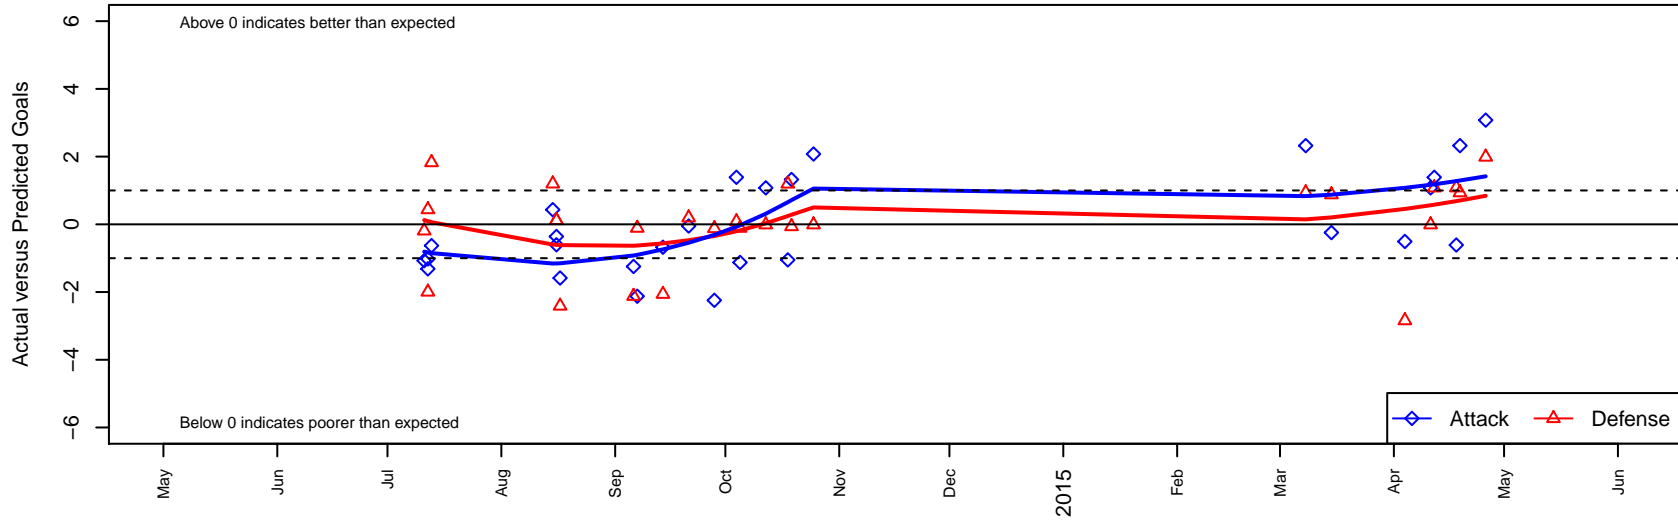

Foothills SC Rangers White G00

Foothills SC
 Portland, OR
 G00 total strength=897
 attack=2.55 defense=0.77
 fall league = OPL 2nd Div U14
 spr league = Spr OPL Tabor Div U14

alt names used:
 FSC Rangers 00G
 Foothills SC Rangers 00 White
 FOOTHILLS SCRANGERS AKA GALAXY
 Foothills SC Roses 00 White

Venues played:
 2014 PCU Summer Classic U14
 2014 Mt Hood Challenge U14
 2014 OPL Second Division U14
 2014 Spr OPL Tabor Division U14

Foothills SC Rangers White G00
 Dots are actual minus expected GF (blue circles) and GA (red triangles).
 Blue line is smoothed change in attack strength. Red is smoothed change in defense strength.

**attack and defense variance (black dot)
relative to other teams
and top 10 in region**

**attack and defense rating
relative to others at age
and all opponents in last 13 months**

Performance relative to 13 month average