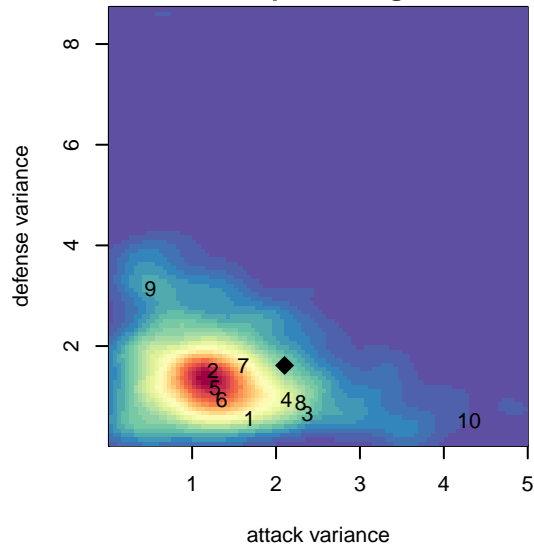

Foothills SC Rangers White G00

Foothills SC
 Portland, OR
 G00 total strength=897
 attack=2.55 defense=0.77
 fall league = OPL 2nd Div U14
 spr league = Spr OPL Tabor Div U14

alt names used:
 FSC Rangers 00G
 Foothills SC Rangers 00 White
 FOOTHILLS SCRANGERS AKA GALAXY
 Foothills SC Roses 00 White

Venues played:
 2014 PCU Summer Classic U14
 2014 Mt Hood Challenge U14
 2014 OPL Second Division U14
 2014 Spr OPL Tabor Division U14

Foothills SC Rangers White G00
 Dots are actual minus expected GF (blue circles) and GA (red triangles).
 Blue line is smoothed change in attack strength. Red is smoothed change in defense strength.

**attack and defense variance (black dot)
relative to other teams
and top 10 in region**

**attack and defense rating
relative to others at age
and all opponents in last 13 months**

Performance relative to 13 month average